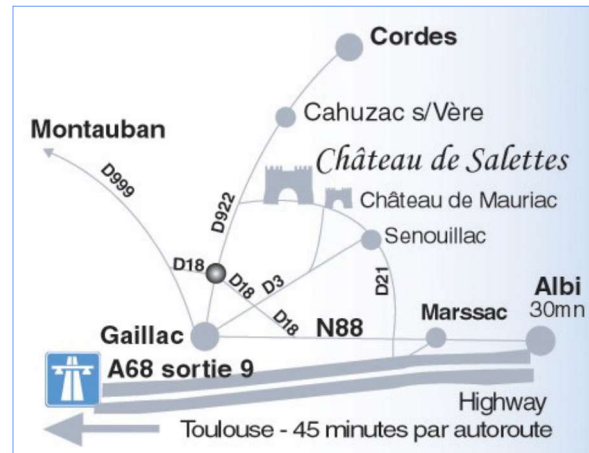

CHATEAU DE SALETTES

Spa
Wellness Area

Wellness Area

FACE CARE by SOTHYS

Intensive treatment :

A unique sensory experience for a targeted efficiency: the excellence of cabin care

Intensive hydrating treatment - Hydra^{3Ha} Hyaluronic acid™ 75 min 85€