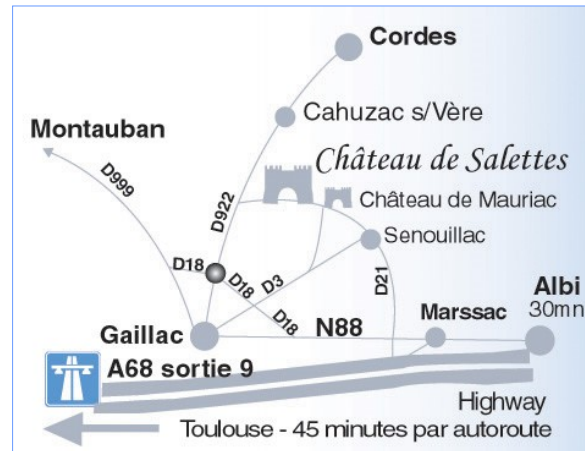

CHATEAU DE SALETTES

**Spa
Wellness Area**

LUXE

Wellness Area

FACE CARE by SOTHYS

Intensive treatment :

A unique sensory experience for a targeted efficiency: the excellence of cabin care

Intensive hydrating treatment - Hydra^{3Ha} Hyaluronic acid™ 75 min 85€
Results in 1 care only, up to + 71% hydration (for men and women)