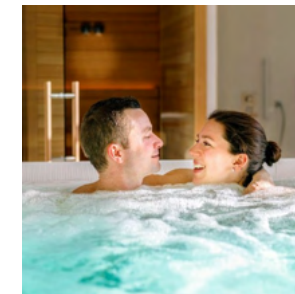

The Spa
(Opened from 2:00pm to 7:30pm)

- Sauna
- Jacuzzi
- Sensory shower
- Relaxing lounge

**Prices (per person) -
Duration 30 min (privatization) :**

- Hotel's customers (Out package) **20€**
- Outside customers .. **40€**
(Limited access from 2:00am to 3:30pm)
(with : a bathrobe, towel and slippers)

CHATEAU DE SALETTES

**Spa
Wellness Area**

LUXE

Wellness Area

FACE CARE by SOTHYS

Intensive treatment :

A unique sensory experience for a targeted efficiency: the excellence of cabin care

Intensive hydrating treatment - Hydra^{3Ha} Hyaluronic acid™ 75 min 85€
Results in 1 care only, up to + 71% hydration (for men and women)

Traitement intensif jeunesse - βP3. TRI-COMPLEX 75 min 85€
Eclat and regeneration (for men and women)

• Soin fondamental / découverte / de saison :
 Normal skin, sensitive, mixed, greasy, with diffuse redness
 Men / women 60 min 60€