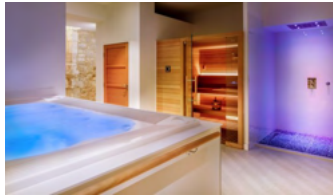

The Spa
(Opened from 2:00pm to 7:30pm)

- Sauna
- Jacuzzi
- Sensory shower
- Relaxing lounge

**Prices (per person) -
Duration 30 min (privatization) :**

- Hotel's customers (Out package) **20€**
- Outside customers .. **40€**
(Limited access from 2:00am to 3:30pm)
(with : a bathrobe, towel and slippers)

CHATEAU DE SALETTES

**Spa
Wellness Area**

LUXE

Wellness Area

FACE CARE by SOTHYS

Intensive treatment :

A unique sensory experience for a targeted efficiency: the excellence of cabin care

Intensive hydrating treatment - Hydra^{3Ha} Hyaluronic acid™ 75 min 85€
Results in 1 care only, up to + 71% hydration (for men and women)